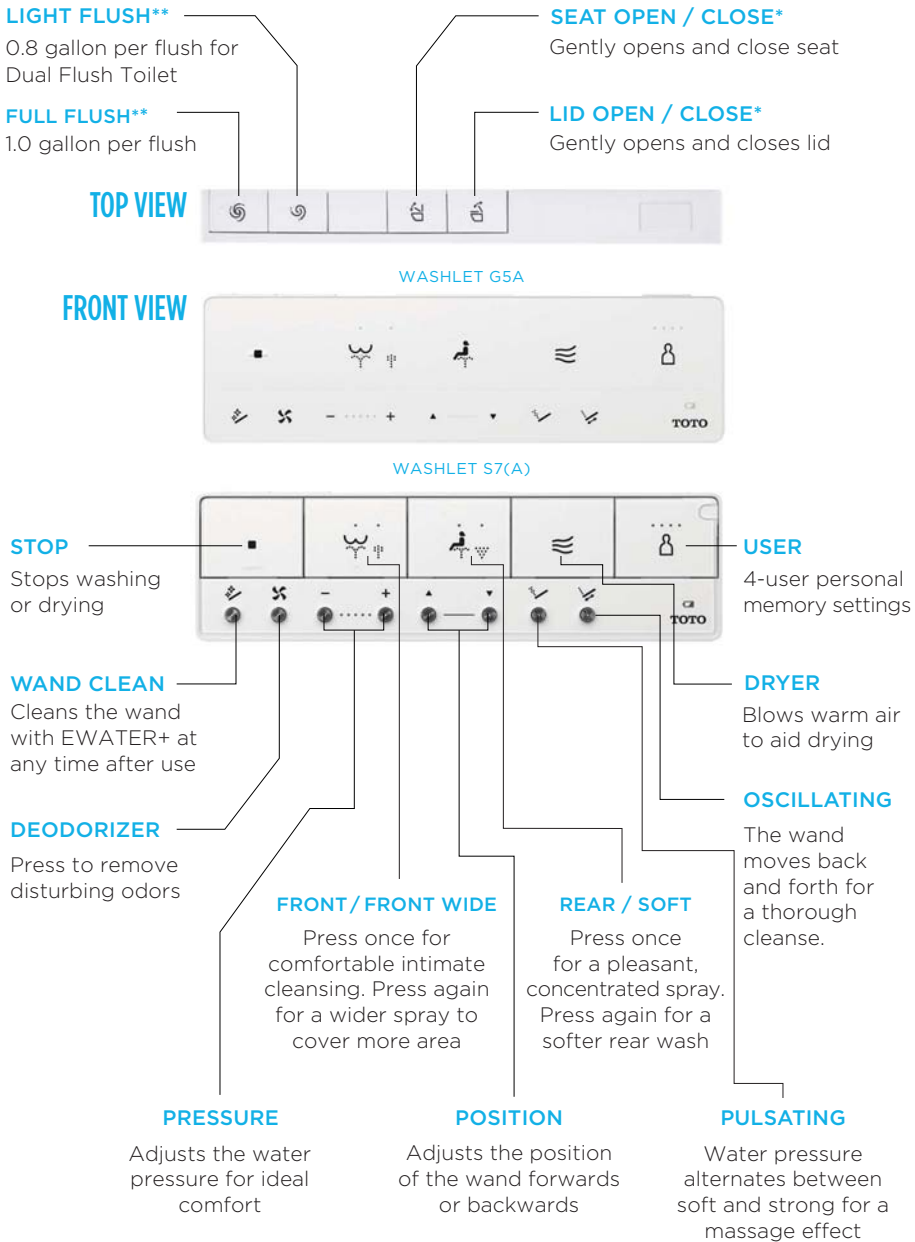

EWATER+® FOR WAND

EWATER+® FOR BOWL
S7A and S7 only

The wand washes itself inside and out with EWATER+ to maintain hygienic conditions.

Before and after each use, the wand automatically washes itself with EWATER+.

HEATED SEAT

DEODORIZER

The moment you approach the toilet, the seat begins rapidly warming to a comfortable temperature.

Deodorizing automatically takes place inside the toilet bowl both during and immediately after use.

WARM AIR DRYING

PREMIST®

Enjoy the ease and comfort of drying with the temperature-adjustable warm-air dryer.

To ensure waste washes away easily, a film of water keeps waste from clinging to the toilet bowl.

HOW THE REMOTE CONTROL WORKS

Easy and Convenient to Use.

WASHLET® G5A, S7A & S7 models

*S7A only

**Auto Flush buttons provided with Auto Flush Kits

HOW THE REMOTE CONTROL WORKS

Easy and Convenient to Use.

WASHLET® S350e, S300e, & C200 models