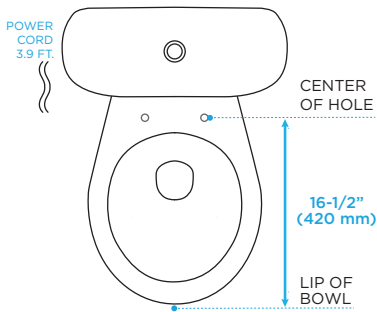

When your existing toilet is in need of an upgrade.

The following four-part diagram details the approximate measurements and requirements for installing most WASHLET models on existing toilets. Note that some styles of toilets may not allow the WASHLET to fit properly due to certain contours where the tank meets the bowl.

ELONGATED FRONT WASHLET

1. Elongated seats approximately 18-1/2 inches (470 mm) from mounting holes to front of bowl.

2. Minimum of 2 inches (50 mm) from front face of tank to the center of mounting holes.

3. Approximately 5-1/2 inches (140 mm) from the centers of the seat mounting holes.

4. Minimum of 8 inches (203 mm) of open space from center of toilet to edge of flat bowl surface.

ROUND FRONT WASHLET

1. Round seats approximately 16-1/2 inches (420 mm) from mounting holes to front of bowl.