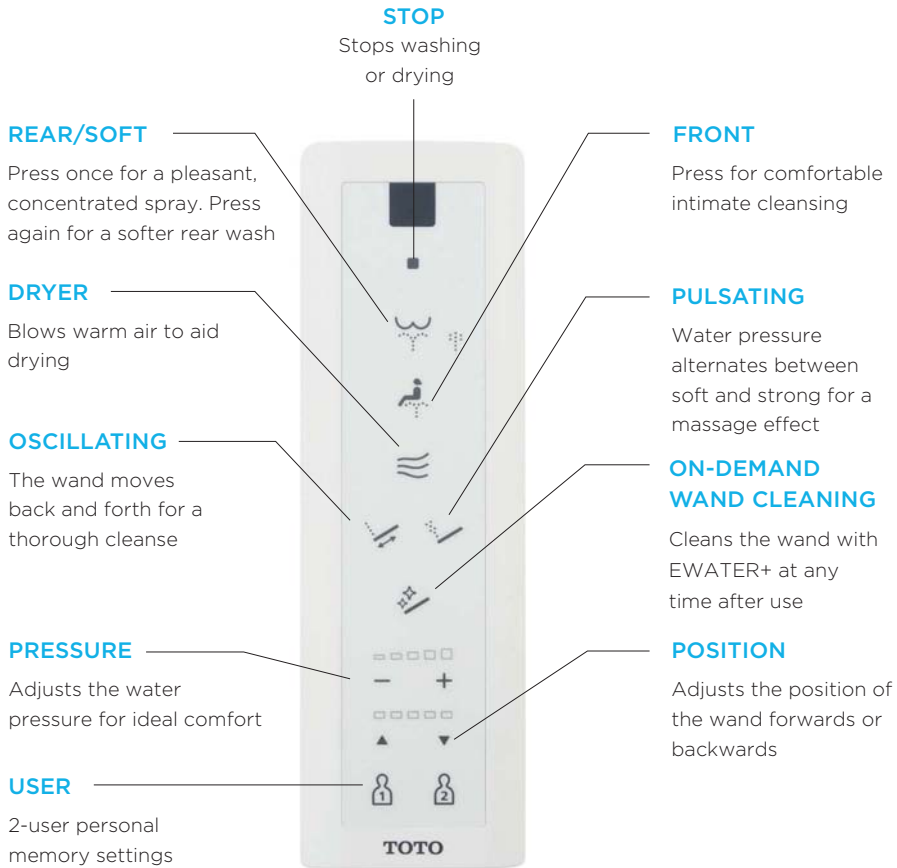

HOW THE REMOTE CONTROL WORKS

Easy and Convenient to Use.

WASHLET® G450 and C5 models

Back side of remote contains temperature controls