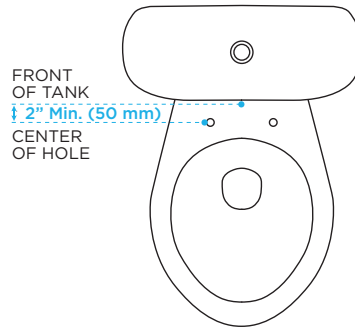

When your existing toilet is in need of an upgrade.

The following four-part diagram details the approximate measurements and requirements for installing most WASHLET models on existing toilets. Note that some styles of toilets may not allow the WASHLET to fit properly due to certain contours where the tank meets the bowl.

ELONGATED FRONT WASHLET

1. Elongated seats approximately 18-1/2 inches (470 mm) from mounting holes to front of bowl.

2. Minimum of 2 inches (50 mm) from front face of tank to the center of mounting holes.