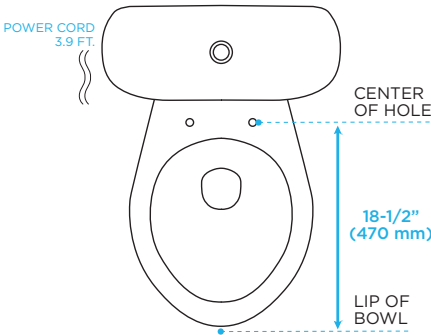

WASHLET® INSTALLATION REQUIREMENTS

When your existing toilet is in need of an upgrade.

The following four-part diagram details the approximate measurements and requirements for installing most WASHLET models on existing toilets. Note that some styles of toilets may not allow the WASHLET to fit properly due to certain contours where the tank meets the bowl.

ELONGATED FRONT WASHLET

1. Elongated seats approximately 18-1/2 inches (470 mm) from mounting holes to front of bowl.