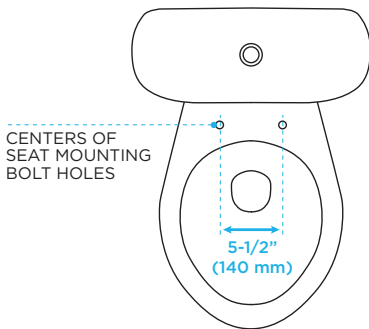

When your existing toilet is in need of an upgrade.

The following four-part diagram details the approximate measurements and requirements for installing most WASHLET models on existing toilets. Note that some styles of toilets may not allow the WASHLET to fit properly due to certain contours where the tank meets the bowl.

ELONGATED FRONT WASHLET

1. Elongated seats approximately 18-1/2 inches (470 mm) from mounting holes to front of bowl.

2. Minimum of 2 inches (50 mm) from front face of tank to the center of mounting holes.