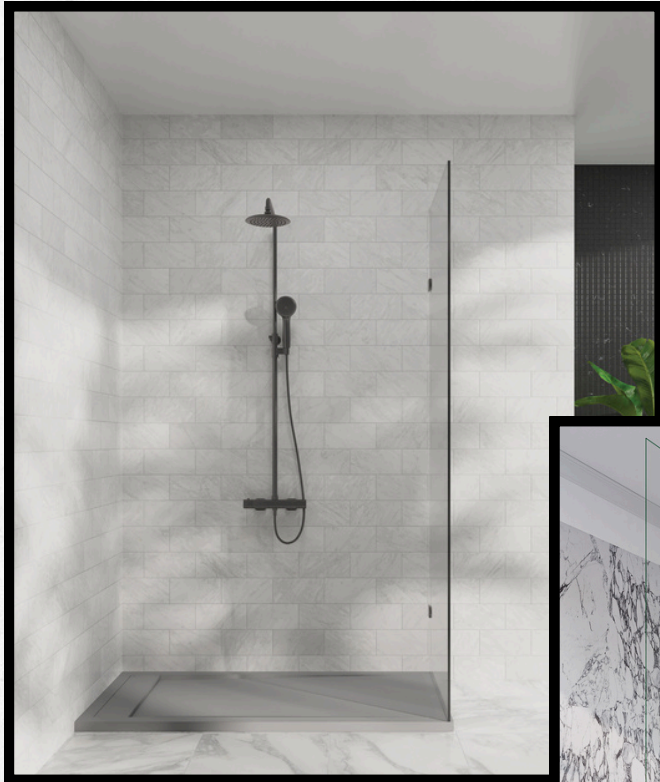

New
ACQUABELLA
shower bases