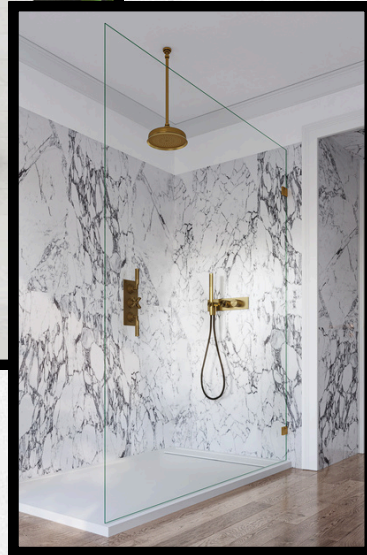

New
ACQUABELLA
shower bases