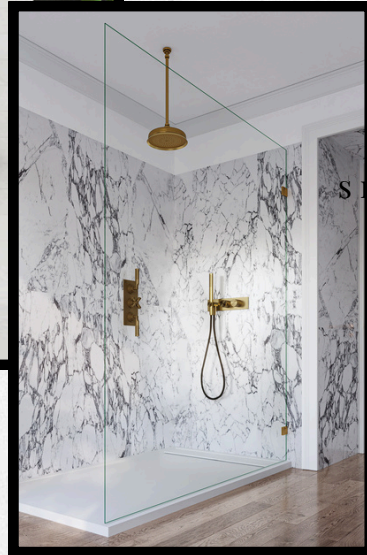

New
ACQUABELLA
shower bases