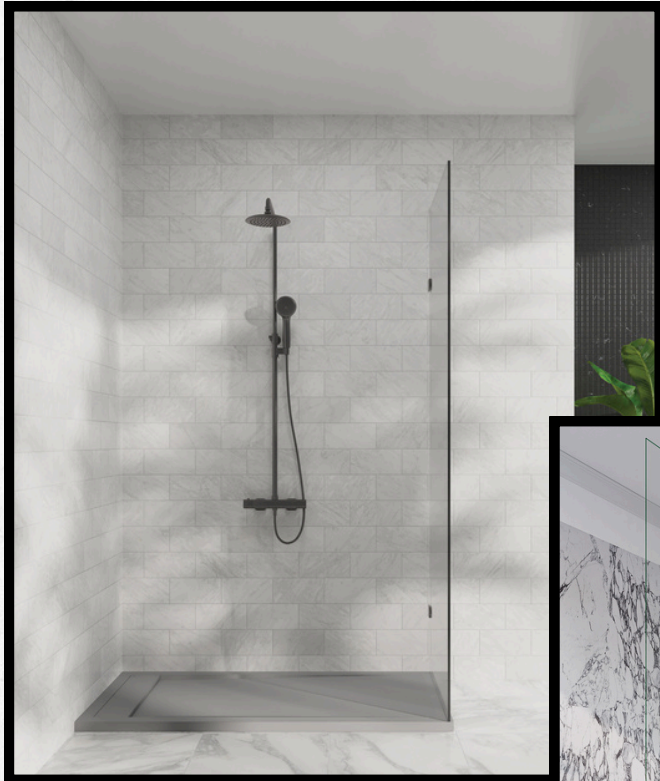

New
ACQUABELLA
shower bases