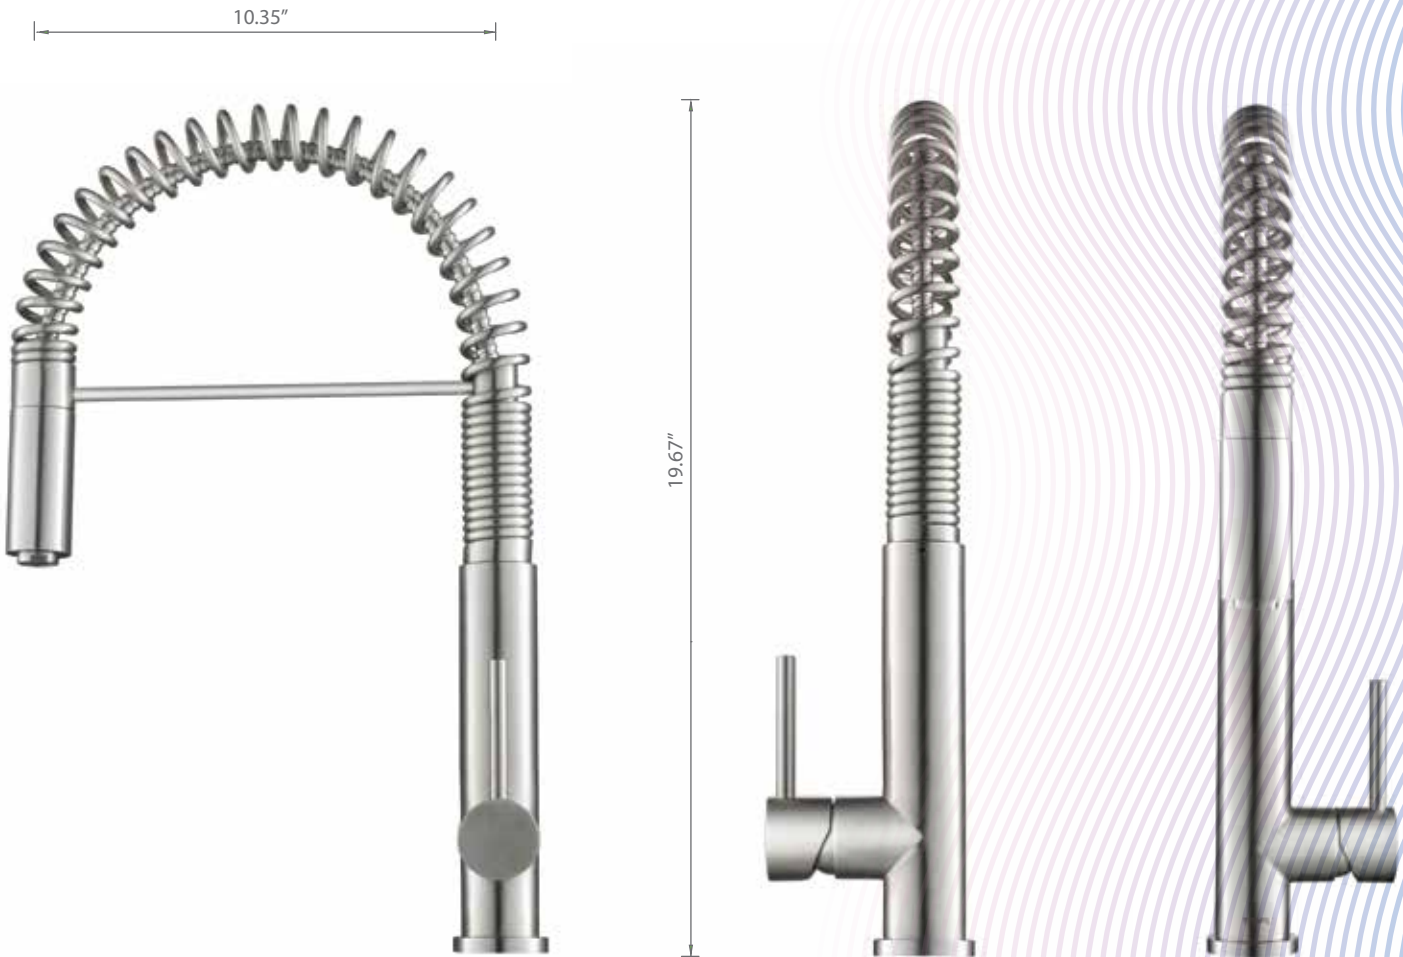

Model - K.1230

A symphony of color, the DIXIE™ by Isenberg hits the perfect note in your kitchen. Available in rich hues that brush your kitchen space with a splash, the DIXIE™ evokes a great sense of cheer and uplifts spirits.

Built to last long, DIXIE™ is crafted in solid stainless steel and provides exceptional utility, even while it lends a peppy vibe to your culinary space. And all this without much ado, just as it judiciously dispenses the right amount of water, eluding wastage!

PHASES OF DIXIE™