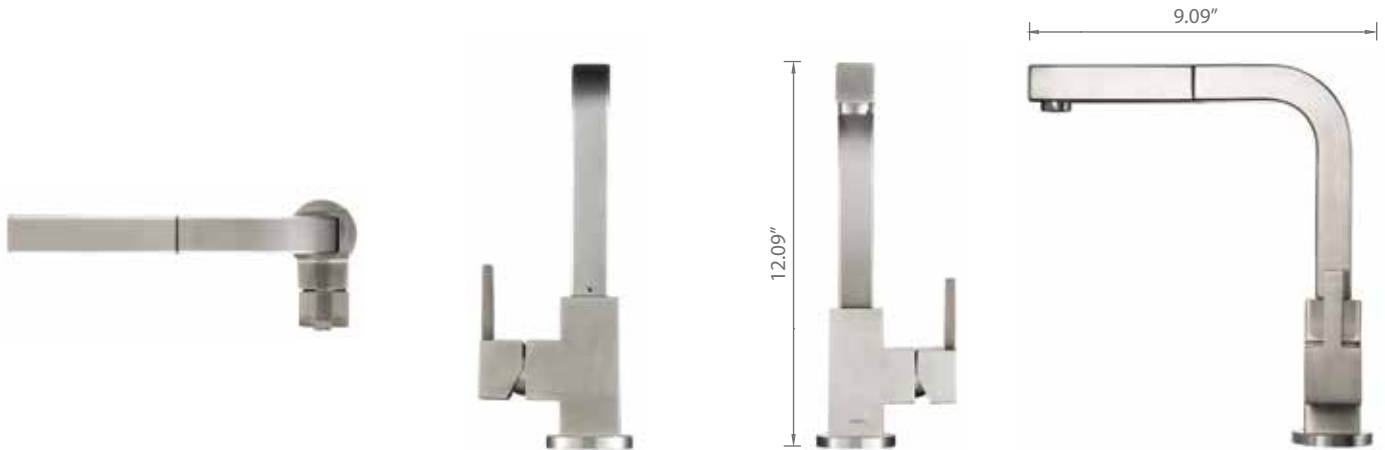

isenberg
LUXURY PLUMBING FIXTURES

CITO™

Model - K.1300

The CITO™ by Isenberg is a no-fuss kitchen faucet, constructed in solid stainless steel. But, do not be deceived by the simplicity it exhibits; CITO™ is a faucet that scores high on functionality, just as it cheerfully uplifts the nucleus of your home - your kitchen!

Its linear design with gently beveled corners is hard to miss. Available in Isenberg's trademark finishes, CITO™ is the perfect faucet for the most genial space in your home!

PHASES OF CITO™

DEUSTM

Model - K.1330

The DEUS™ faucet is an entry level kitchen faucet that is designed to afford you truly functional luxury. Made of clean, clear lines and slightly rounded edges, the DEUS™ never fails to impress.

Its perceptive pull-out design allows you to use the spray efficiently, making it ever so easy to clean kitchen surfaces. Practical in every sense, the DEUS™ is available in Isenberg's trademark finishes, ensuring that it lends a vibrant edge to your kitchen space.

PHASES OF DEUS™

ZIEL™

Model - K.1360

Comprising of a dual function sprayer, the ZIEL™ is the embodiment of minimalism in your kitchen. Its pull-out sprayer lets you reach in to the smallest of spaces, making cleaning and washing a breeze.