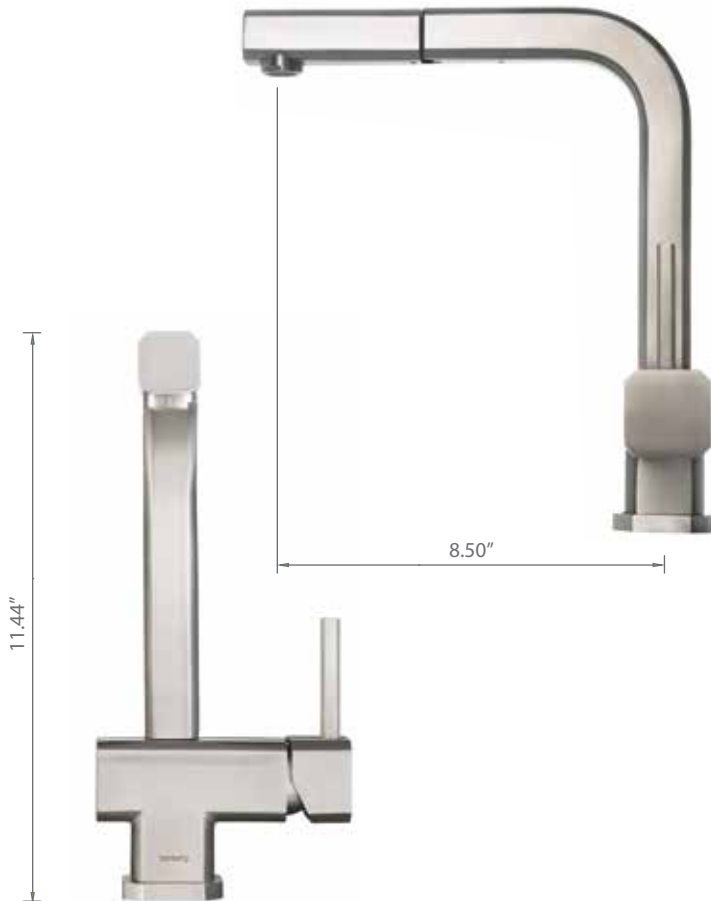

isenberg
LUXURY PLUMBING FIXTURES

CITO™

Model - K.1300

The CITO™ by Isenberg is a no-fuss kitchen faucet, constructed in solid stainless steel. But, do not be deceived by the simplicity it exhibits; CITO™ is a faucet that scores high on functionality, just as it cheerfully uplifts the nucleus of your home - your kitchen!

Its linear design with gently beveled corners is hard to miss. Available in Isenberg's trademark finishes, CITO™ is the perfect faucet for the most genial space in your home!

PHASES OF CITO™

DEUSTM

Model - K.1330

The DEUS™ faucet is an entry level kitchen faucet that is designed to afford you truly functional luxury. Made of clean, clear lines and slightly rounded edges, the DEUS™ never fails to impress.

Its perceptive pull-out design allows you to use the spray efficiently, making it ever so easy to clean kitchen surfaces. Practical in every sense, the DEUS™ is available in Isenberg's trademark finishes, ensuring that it lends a vibrant edge to your kitchen space.