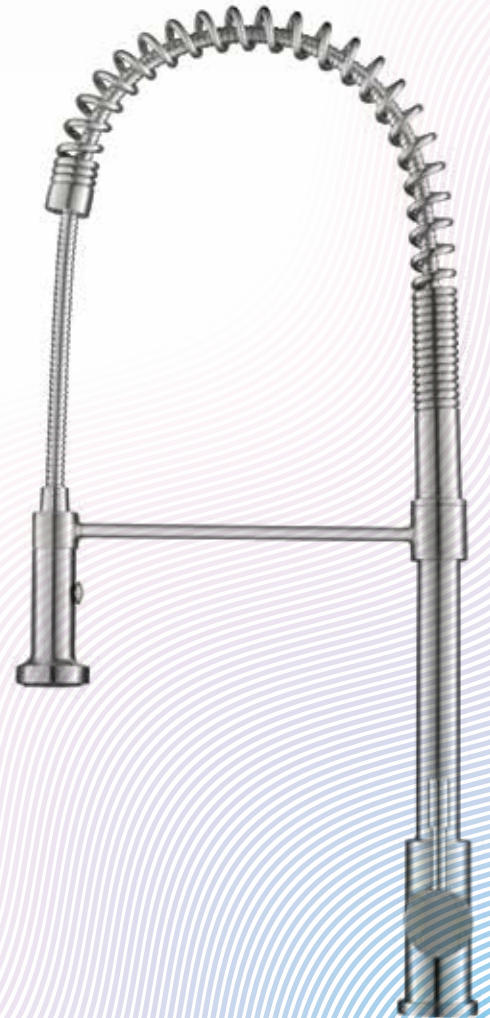

Dynamic and utilitarian in design, the VELOX™ pull out kitchen faucet by Isenberg differentiates itself by having two handles.

Its industrial look and stainless steel construction makes for a perfect addition to your kitchen.

PHASES OF VELOX™

isenberg
LUXURY PLUMBING FIXTURES

PROFESSIO-S™

Model - K.2000

Your kitchen is your intimate space, where you triumph at the art of all things culinary. Now, make it even more desirable, with the PROFESSIO-S™, a semi-professional dual spray kitchen faucet. Built in solid stainless steel, this versatile faucet comprises of a pull-out spray in stainless steel and a rotatable spout.

PHASES OF PROFESSIO-S™

PROFESSIO-F™

Model - K.2030

Immaculately designed to complement your no-nonsense persona, PROFESSIO-F™ by Isenberg elicits the chef in you! Its articulated swing-out arm lets you fill up your pots and pans efficiently, saving you much time and effort, while you cook.