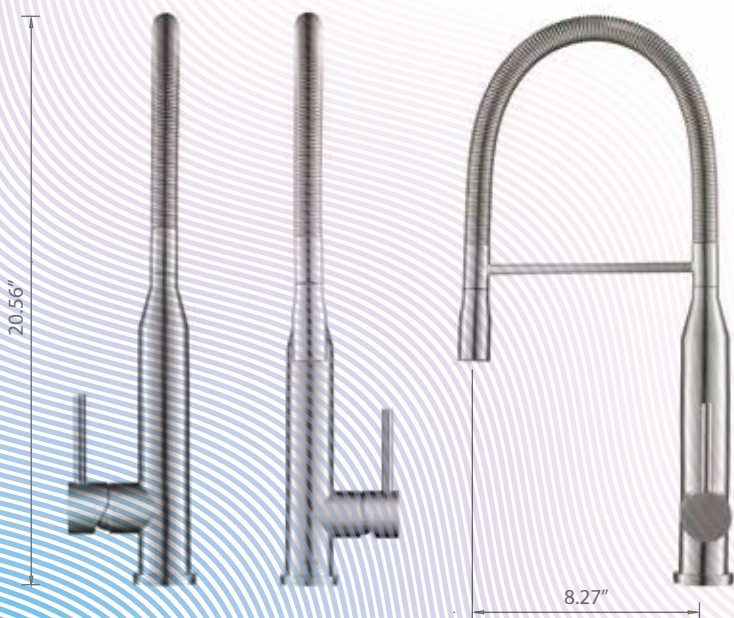

PHASES OF DIXIE™

GLATTI™

Model - K.1260

GLATT™ by Isenberg is everything you seek in a kitchen faucet; sleek, sturdy, functional and utterly chic! The star of your kitchen universe, GLATT™ is your quintessential faucet that turns up the style quotient of your kitchen, flawlessly.

Styled to absolute perfection, the Isenberg GLATT™ is available in 20 colors to fit into your kitchen space like a breeze.

PHASES OF GLATT™

ZEST™

Model - K.1290

Minimal and yet so incredibly functional, ZEST™ has been styled to be a simple dual spray stainless steel faucet that astutely tackles tough kitchen stains.

But, that's not all; ZEST™ lets you revitalize your kitchen space not just with its slim styling but also by letting you choose a host of vibrant finishes, so distinctive of Isenberg faucets.

PHASES OF ZEST™