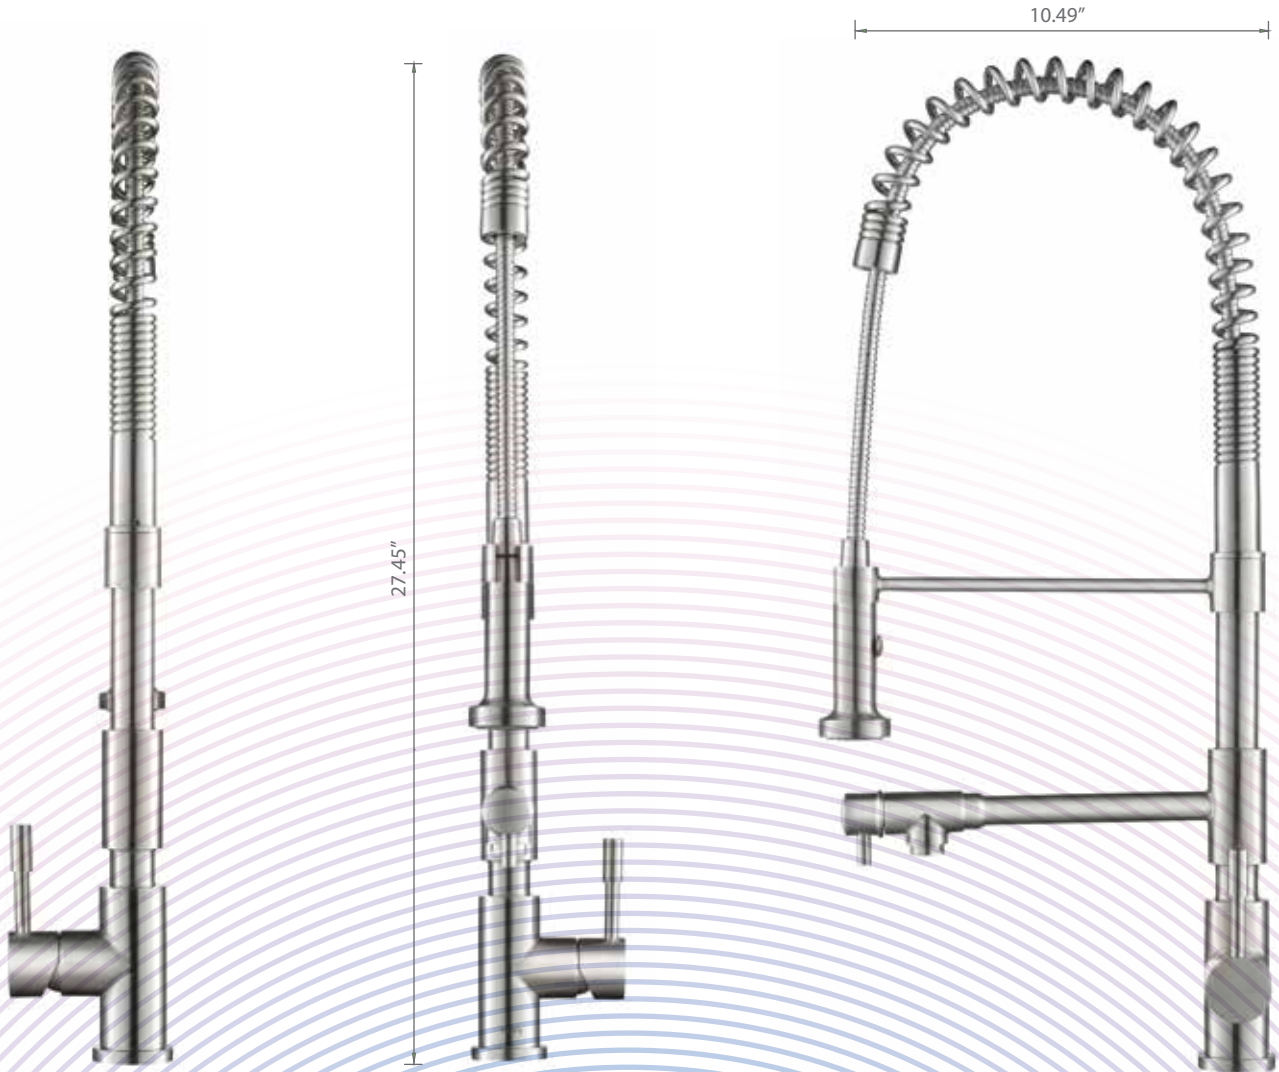

Model - K.2030

Immaculately designed to complement your no-nonsense persona, PROFESSIO-F™ by Isenberg elicits the chef in you! Its articulated swing-out arm lets you fill up your pots and pans efficiently, saving you much time and effort, while you cook.

Constructed in solid stainless-steel, The PROFESSIO-F™ bears a dual sprayer with a rotatable spout. Its minimal design highlighted by its clean steel contours is what makes it a must have for your kitchen!

PHASES OF PROFESSIO-F™