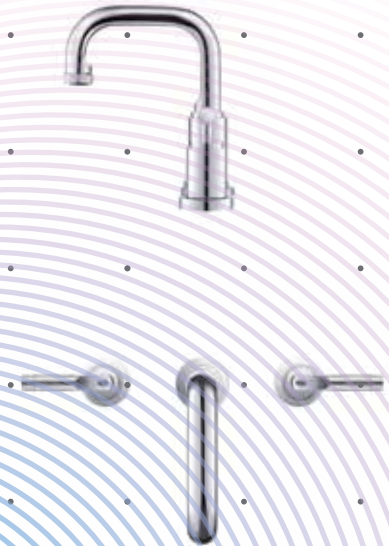

260.4511

Volume Control
Trim + Valve

SERIE 250™

Industrial Refinement

SERIE 250™

Mirror-finished to perfection, Isenberg's SERIE 250™ collection is meant to stimulate tactile senses. Sensory perception is awakened by the gentle placement of knurling on its handles.