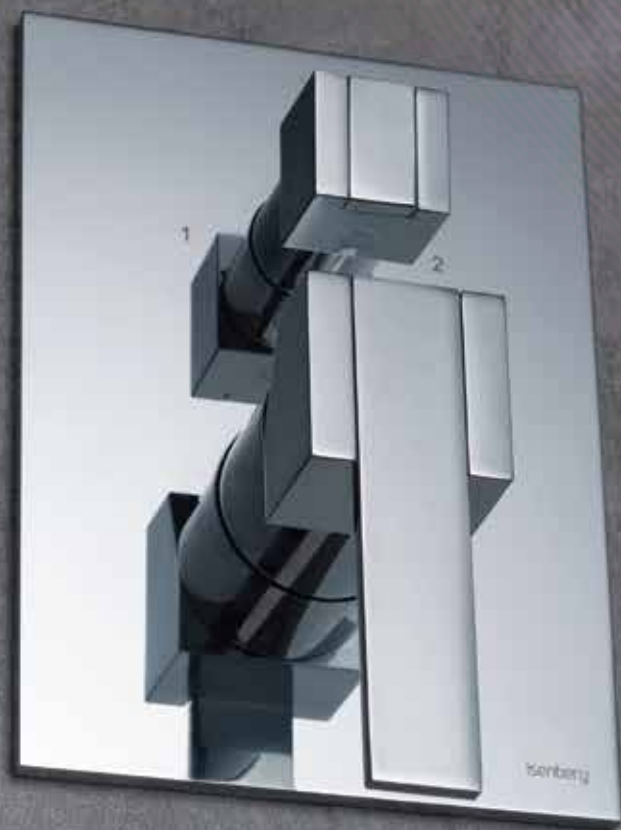

150.4101
1-Output Thermostatic
Trim + Valve w/
Volume Control

150.4420
2-Output Thermostatic
Trim + Valve w/
Volume Control

150.4401
2-Output Thermostatic
Trim + Valve w/
Shared Port Operation

SERIE 150™