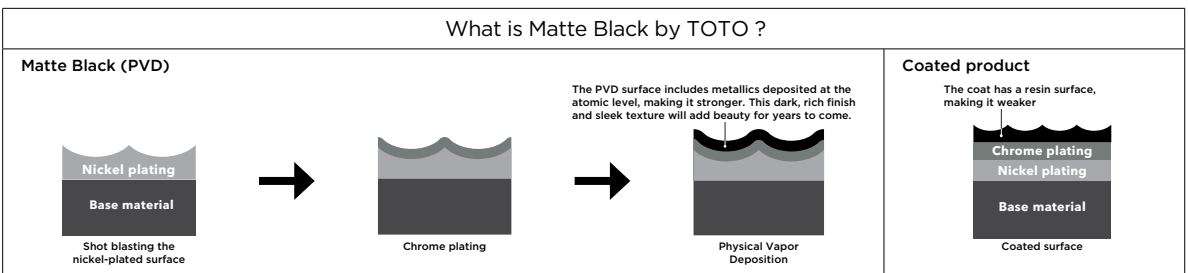

What is Matte Black by TOTO ?